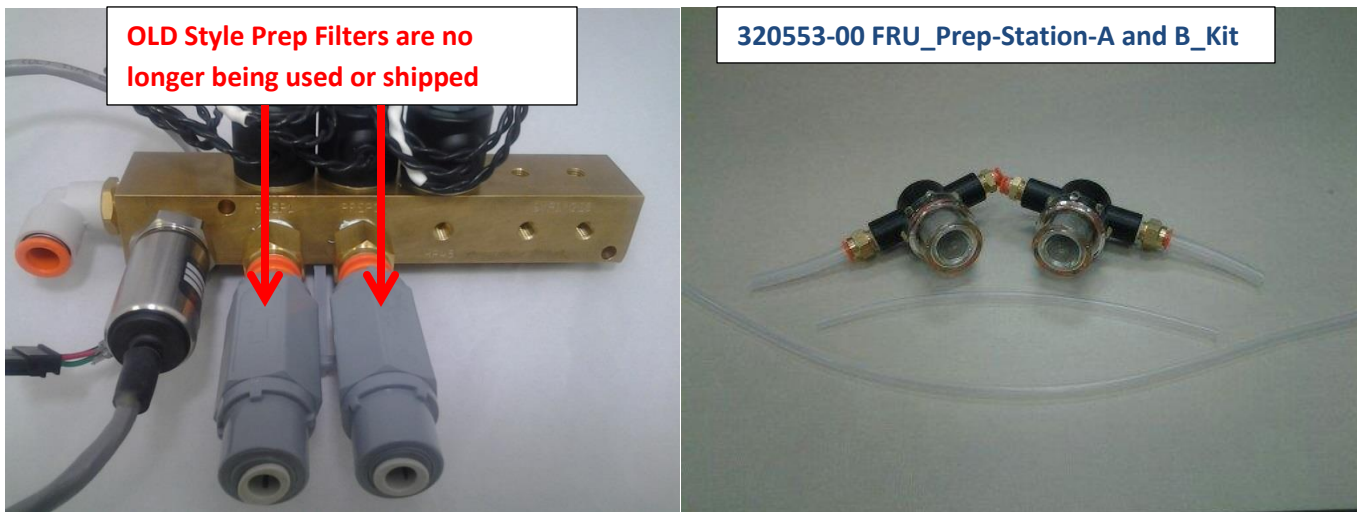

Objective: This week's issue will cover the following subject.
The New Style Prep filters will ship with the Waste Manifold assembly.

301472-00	Waste Vacuum Manifold Assembly: also order 320553-00 FRU_Prep-Station-A and B_Kit
-----------	---

When ordering a Waste Manifold, there will be the new style Prep Filter Kit ordered as well. The original gray inline filters are being phased out when a machine needs a new prep filter(s). If the machine has already been upgraded to the new style prep filters, just send the unused set back to RIS. No inline filters (old style) will be shipped with the waste vacuum manifold.